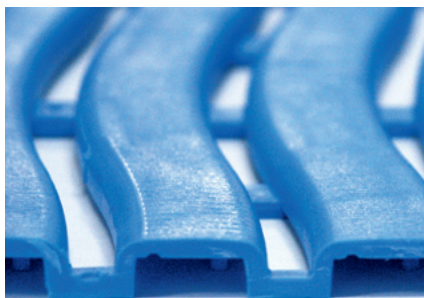

Properties

In conformity with REACH

Anti-bacterial

Noise-absorption

Specifications

Art Nr.:

Sizes: 60 x 1500 cm Rolls
60 x 90 cm Mats

Thickness: 9 mm

Weight: 2 kg / m

Colours:

white with black dots, blue, yellow, grey, red

Material: 100 % polyethylene

Surface: cushioned

Accessories: Connector clips

Properties

Flame-resistance:

-

Chemical-resistance:

DIN 51958

Slip-resistance:

-

Effective drain-through and aeration:

-