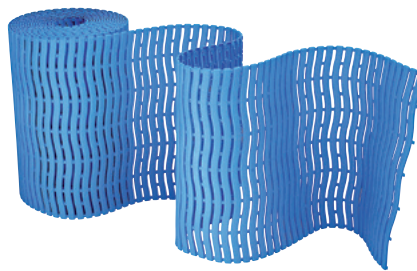

Properties

In conformity with REACH

Anti-bacterial

Noise-absorption