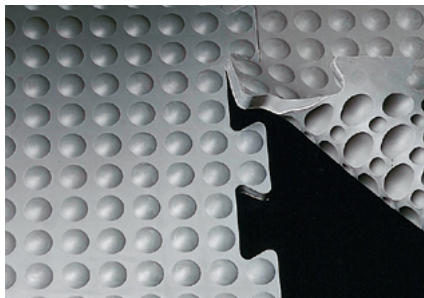

Yoga Flex[®] Workstation mat

Applications

Yoga Flex mats can be used in the most diverse working environments, indoors and outdoors including outdoor storage areas, security guard booths, reception desks or sales counters.

The benefits at a glance

- Yoga Flex matting featuring special anti-fatigue properties and high comfort
- Its slip-resistant raised-dome surface provides relief from fatigue.
- Bevelled edges, for use with carts and trolleys and to reduce trip hazards
- Noise absorption and good insulation against cold floors
- Flexible modular- system to suit all kinds of work-stations
- Excellent resistance to wear and tear

Instructions for use and cleaning

- The mats can be installed without extra fixing or gluing
- Easy to clean with high pressure cleaners
- Yoga Flex mats can be easily assembled and disassembled

Properties

Weight: 5.5 kg/m²

Colours:

grey

Material: SBR-rubber
47 Shore A +/- 5

Surface: Raised dome

Accessories: -

Properties

Flame-resistance: