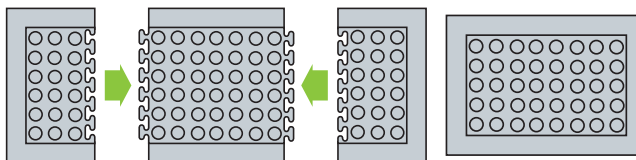

Properties

In conformity with REACH

Anti-fatigue

High-durability

Noise-absorption

Applications

Art Nr.:

Sizes: Centre piece: 80 x 70 cm
End piece: 80 x 30 cm
Single mat: 60 x 90 cm

Thickness: 14 mm

Weight: 5.5 kg/m²

Colours:

grey

Material: SBR-rubber
47 Shore A +/- 5

Surface: Raised dome

Accessories: -

Properties

Flame-resistance:

-

Chemical-resistance:

-