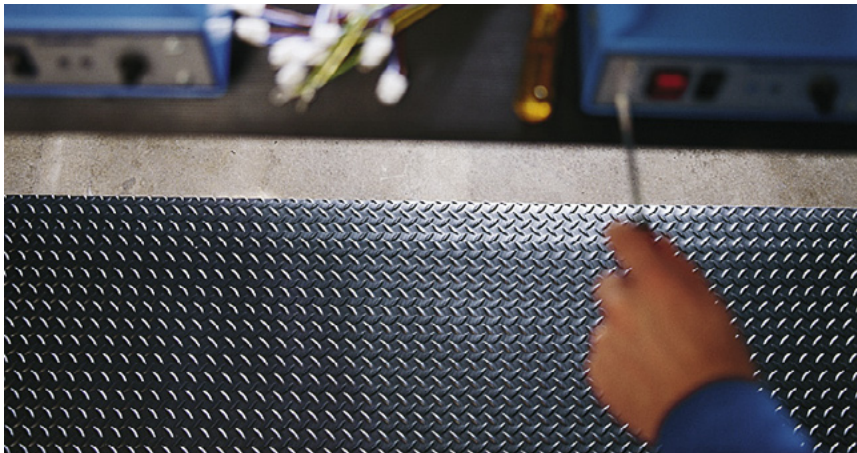

Yoga Deck[®] Workstation mat

Applications

Yoga Deck is suitable for work stations at workbenches, order picking and packaging stations, sales counters and information booths as well as machine work stations in dry areas.

The benefits at a glance

- Der Belag besteht aus einem Hart-PVC Deckmaterial mit Rautenstruktur und einem Unter-
- The top surface is resistant to most common industrial oils and chemicals.
- The fine foam cells of the base ensure comfortable bounce and relieve the strain on leg and back muscles
- The mat absorbs noise and also provides excellent insulation against cold floors
- Yoga Deck with yellow edging strips for a better visibility of the run (Yoga Deck signal)
- Bevelled edges for easy moving around

Information of mat durability/loading

Yoga Deck with two bonded vinyl layers is extremely wear resistant, and can withstand even the roughest working environments and provide ensures easy movement of carts and trolleys.

Instructions for use and cleaning

- The mat can be installed without extra fixing or gluing
- To clean the mat, just brush off the dirt

Properties

In conformity with REACH

Anti-fatigue

High-durability

Noise-absorption