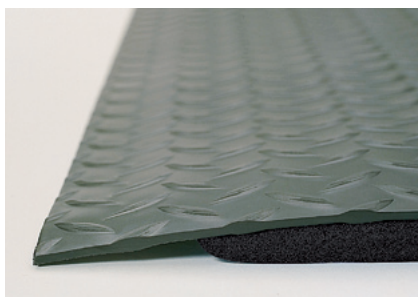

Properties

In conformity with REACH

Anti-fatigue

High-durability

Noise-absorption

Specifications

Art Nr.:

Sizes: Mats: 60 x 90, 91 x 150 cm
Rolls: 91 x 600, 91 x 1830 cm

Thickness: 14 mm

Weight: 5.7 kg/m²

Colours:

black

black with yellow edging strips

Material: 100% PVC

Surface: Diamond structure

Properties

Flame-resistance:

-

Chemical-resistance:

DIN 51958

Maximum slip-resistance:

-

Effective drain-through and aeration:

-