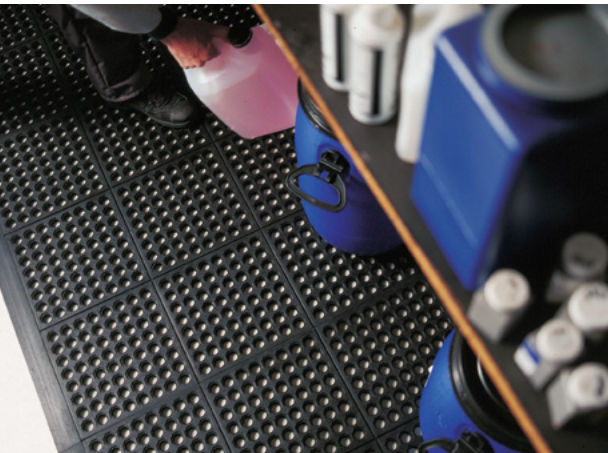

Yoga Allround[®] und Industrie[®] Workstation mats

Applications

Especially suited for industrial working environments. Available in perforated or solid top surfaces.

The benefits at a glance

- Yoga Allround and Yoga Industrie are ideally suited for all areas requiring a safe and slip resistant surface.
- The individual mats can be easily connected and made to fit your coverage requirements.
- The 17 mm thick matting is also impact sound absorbing and effectively insulates against cold floors.
- The flooring is made of heavy duty natural rubber with high performance in dirty areas.
- With bevelled edging Yoga Allround and Yoga Industrie is the perfect matting to be used with sack trucks, hand carts or food transportation carts.
- Easy to cut to size and install.
- Easy to clean

Instructions for use and cleaning

- This versatile flooring does not require extra fixing and is easy to clean with high-pressure cleaners
- Yoga Industrie and Yoga Allround mats can be easily assembled and disassembled

Properties

Specifications

Art Nr.:

Sizes: 90 x 90 cm
Edging: 96.5 cm

Thickness: Industrie 17 mm/Allround 15 mm

Colours:

black

Material: Rubber

Surface: Allround: perforated
Industrie: solid top

Accessories: Edging with corner

Properties

Flame-resistance:

-

Chemical-resistance:

-

Maximum slip-resistance: