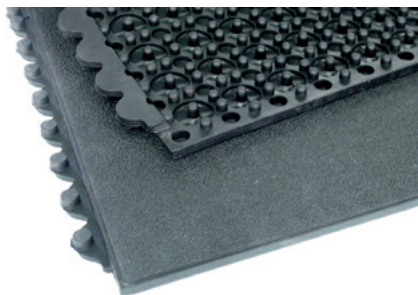

Yoga Allround[®] und Industrie[®] Workstation mats

Applications

Especially suited for industrial working environments. Available in perforated or solid top surfaces.

The benefits at a glance

- Yoga Allround and Yoga Industrie are ideally suited for all areas requiring a safe and slip resistant surface.
- The individual mats can be easily connected and made to fit your coverage requirements.
- The 17 mm thick matting is also impact sound absorbing and effectively insulates against cold floors.
- The flooring is made of heavy duty natural rubber with high performance in dirty areas.
- With bevelled edging Yoga Allround and Yoga Industrie is the perfect matting to be used with sack trucks, hand carts or food transportation carts.
- Easy to cut to size and install.
- Easy to clean

Instructions for use and cleaning

- This versatile flooring does not require extra fixing and is easy to clean with high-pressure cleaners
- Yoga Industrie and Yoga Allround mats can be easily assembled and disassembled

Properties

Specifications

Art Nr.:

Sizes: 90 x 90 cm
Edging: 96.5 cm

Thickness: Industrie 17 mm/Allround 15 mm

Colours:

black

Material: Rubber

Surface: Allround: perforated
Industrie: solid top

Accessories: Edging with corner

Properties

Flame-resistance:

-

Chemical-resistance:

-

Maximum slip-resistance: